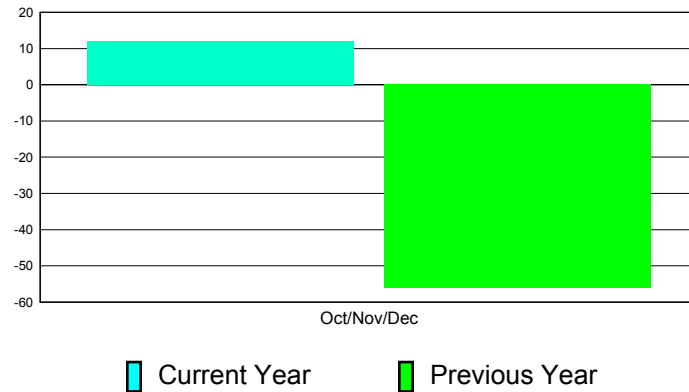

Membership Results 2011-2012

Goal, New, Dropped, Gain/Loss

Comparison of Club Gain/Loss

Current Year Compared to the Previous Year

Comparison of Membership Gain/Loss

Current Year Compared to the Previous Year