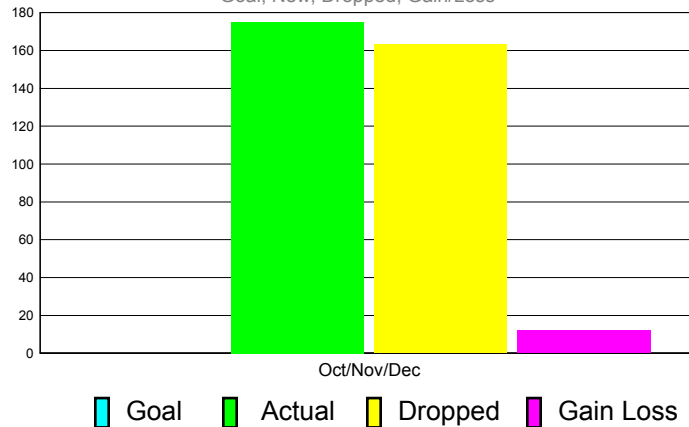

Club Results 2011-2012

Goal, New, Dropped, Gain/Loss

MEMBERSHIP

**Membership Results
2011-2012**

**Membership
2010-2011**

Month	Net Memb Goal	Actual New Memb	Actual Dropped Memb	Gain/Loss of Memb	Gain/ Loss of Memb
Oct/Nov/Dec	0	175	163	12	-56
Totals	0	175	163	12	-56

Membership Results 2011-2012

Goal, New, Dropped, Gain/Loss

Comparison of Club Gain/Loss

Current Year Compared to the Previous Year

Comparison of Membership Gain/Loss

Current Year Compared to the Previous Year